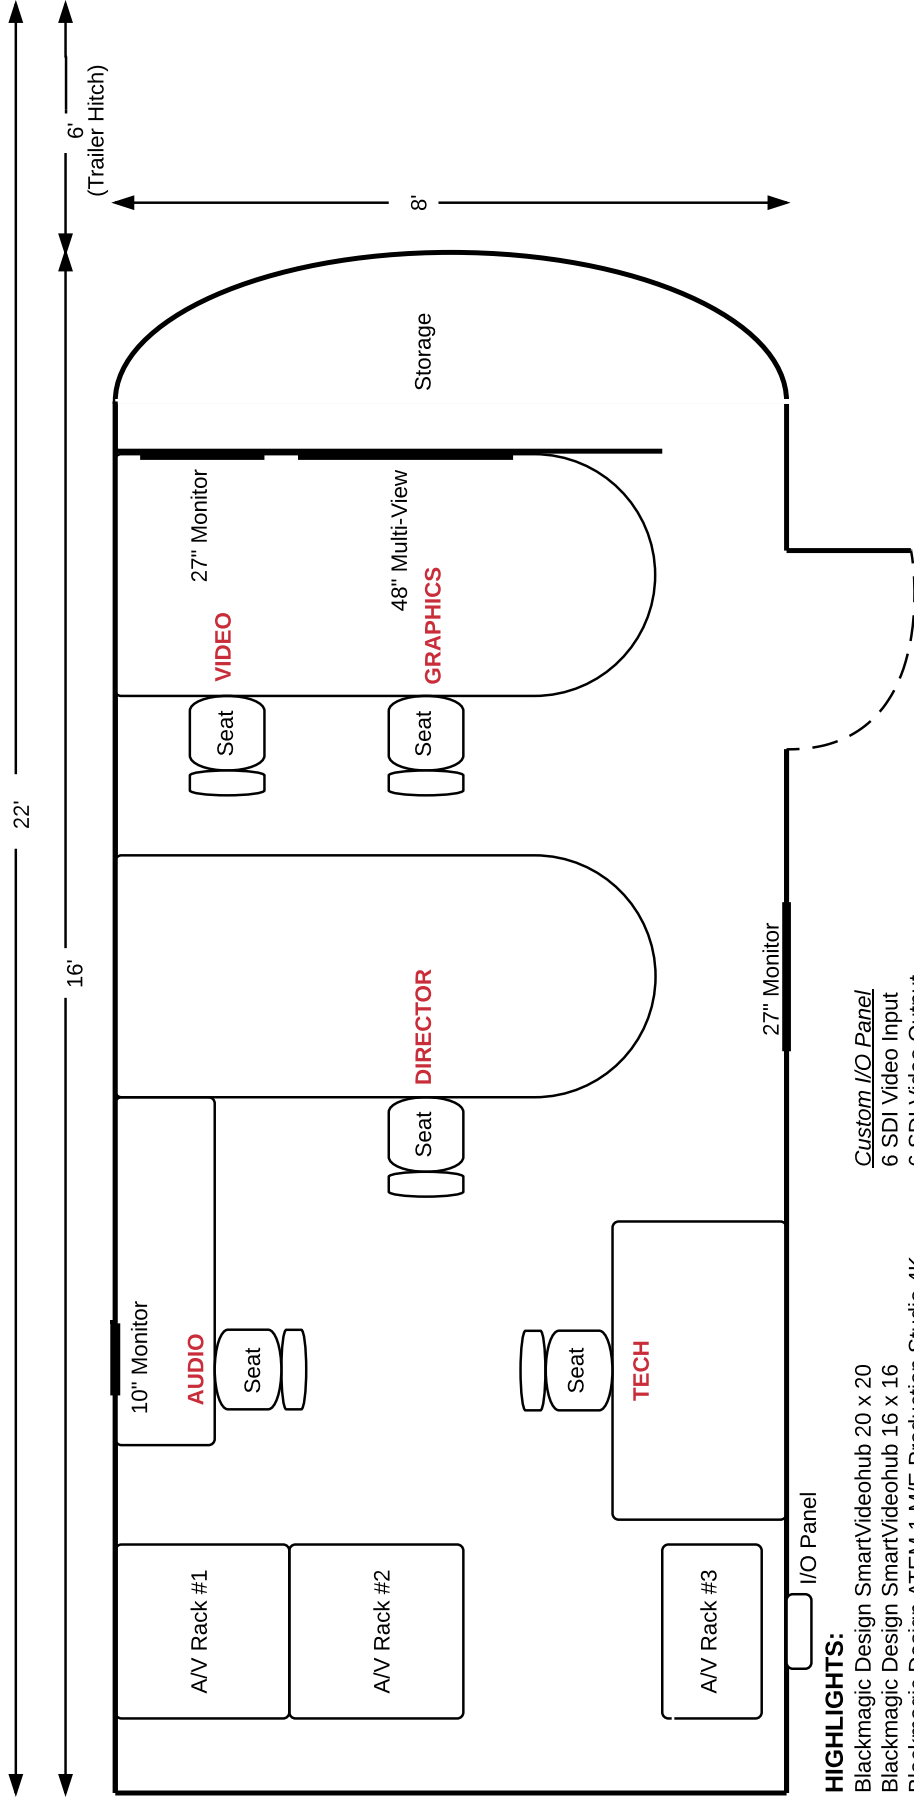

PRODUCTION TRAILER SPECIFICATIONS

HIGHLIGHTS:

- Blackmagic Design SmartVideohub 20 x 20
- Blackmagic Design SmartVideohub 16 x 16
- Blackmagic Design ATEM 1 M/E Production Studio 4K
- Blackmagic Design Audio Monitor
- Blackmagic Design SmartScope Duo 4K
- Blackmagic Design HyperDeck 2 Record/Playback
- 48" Multiview LED Monitor
- 27" HD/LED Monitor (2)
- DelvCam Duo 7" Analog Monitor
- DirectTV HD-DVR Receiver (2)
- DirectTV H24 HD Receiver (3)
- Contemporary Research HDTV/SDI Tuner
- Samsung Blu-ray DVD/Media Player
- BrightSign XD-1230 HD Media Player
- CE Labs MP700 HD Media Player
- Kramer 8x8 Analog A/V Matrix Switcher
- ZeeVee HDb2640 HD Encoder/Modulator (2)
- PreSonus 16.0.2 Digital Mixer
- 14-Station ClearCom Production Com

1. Custom I/O Panel
   - 6 SDI Video Input
   - 6 SDI Video Output
   - 6 Analog Video Input
   - 6 Analog Video Output
   - 4 XLR Analog Audio Input
   - 4 XLR Analog Audio Output
   - 6 ST Single-Mode Fiber Input
   - 6 ST Single-Mode Fiber Output
   - 1 CATV RF Output @ 45dB
   - 1 Off-Air/CATV RF Input
   - 4 DSS RF Input (to SWM Switch)
   - 1 CAT5 Data/IP Input
   - 1 CAT5 Data/IP Output
   - 3"x4" Brush Hatch (Additional Cabling)
2. *Other*
3. Verizon Jetpack 4G LTE Mobile Wi-Fi Hotspot
   - Misc. Telecast A/V Fiber Transport & Mux

50 Amp Service/Generator or Shore
Full Equipment UPS Backup
Single-Phase 220V
Gross Weight: 7500lbs.
Overall Dimensions: 22' x 8'